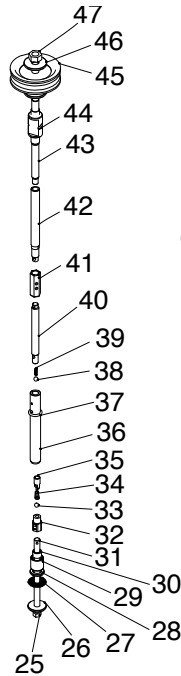

# Parts

REF	PART #	DESCRIPTION
1	PT26748001	AIR TUBE
2	PT26748002	COVER
3	PT26748003	PLATE SPRING
4	PT26748004	POSITION PLATE
5	PT26748005	SLIDER
6	PT26748006	GASKET
7	PT26748007	SOFT GASKET
8	PT26748008	AIR MOTOR SHELL
9	PT26748009	AIR MOTOR COVER
10	PT26748010	ELBOW 90 DEGREE
11	PT26748011	COMPRESSION NUT M16-1.5
12	PT26748012	AIR TUBE
13	PT26748013	MUFFLER
14	PT26748014	TRIP SHOE GUIDE
15	PT26748015	SPRING SEAT
16	PT26748016	COMPRESSION SPRING
17	PT26748017	SPRING SHELL
18	PT26748018	GASKET 22MM
19	PT26748019	VALVE SEAL 12MM
20	PT26748020	CONNECTOR
21	PT26748021	CONNECTING TUBE
22	PT26748022	PISTON SHELL
23	PT26748023	VALVE SEAT
24	PT26748024	SUCTION TUBE
25	PT26748025	HEX NUT M6-1
26	PT26748026	DOCK WASHER 6MM
27	PT26748027	RUBBER WASHER 6MM
28	PT26748028	VALVE RING
29	PT26748029	VALVE
30	PT26748030	SEAL

REF	PART #	DESCRIPTION
31	PT26748031	CONNECTING ROD
32	PT26748032	VALVE CONNECTOR
33	PT26748033	STEEL BALL 6MM
34	PT26748034	COMPRESSION SPRING
35	PT26748035	SPRING SEAT
36	PT26748036	PISTON
37	PT26748037	O-RING 14 X 2.65
38	PT26748038	STEEL BALL 6MM
39	PT26748039	COMPRESSION SPRING
40	PT26748040	CONNECTING ROD
41	PT26748041	ADJUSTMENT NUT
42	PT26748042	CONNECTING ROD
43	PT26748043	PISTON ROD
44	PT26748044	SLEEVE
45	PT26748045	PISTON
46	PT26748046	FENDER WASHER 10MM
47	PT26748047	HEX NUT M10-1
48	PT26748048	LID
49	PT26748049	DRUM
50	PT26748050	WHEEL
51	PT26748051	EXT RETAINING RING 12MM
52	PT26748052	BASE
53	PT26748053	GRIZZLY GREEN TOUCH-UP PAINT
54	PT26748054	MACHINE ID LABEL
55	PT26748055	GRIZZLY.COM LABEL
56	PT26748056	EXPLOSION HAZARD LABEL
60	PT26748060	GREASE GUN
61	PT26748061	HIGH PRESSURE HOSE 7500-PSI
62	PT26748062	HANDLE