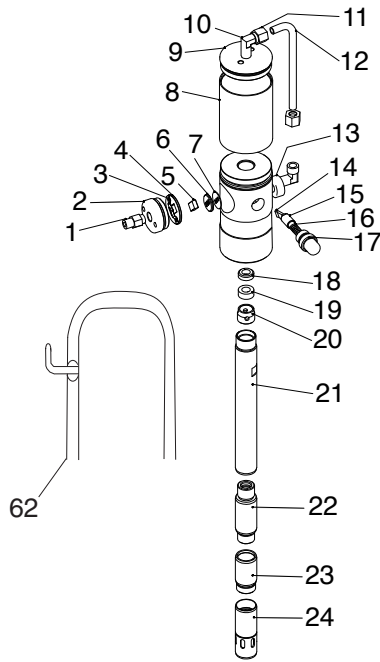

# Parts

REF	PART #	DESCRIPTION
1	PT26748001	AIR TUBE
2	PT26748002	COVER
3	PT26748003	PLATE SPRING
4	PT26748004	POSITION PLATE
5	PT26748005	SLIDER
6	PT26748006	GASKET
7	PT26748007	SOFT GASKET
8	PT26748008	AIR MOTOR SHELL
9	PT26748009	AIR MOTOR COVER
10	PT26748010	ELBOW 90 DEGREE
11	PT26748011	COMPRESSION NUT M16-1.5
12	PT26748012	AIR TUBE
13	PT26748013	MUFFLER
14	PT26748014	TRIP SHOE GUIDE
15	PT26748015	SPRING SEAT
16	PT26748016	COMPRESSION SPRING
17	PT26748017	SPRING SHELL
18	PT26748018	GASKET 22MM
19	PT26748019	VALVE SEAL 12MM
20	PT26748020	CONNECTOR
21	PT26748021	CONNECTING TUBE
22	PT26748022	PISTON SHELL
23	PT26748023	VALVE SEAT
24	PT26748024	SUCTION TUBE
25	PT26748025	HEX NUT M6-1
26	PT26748026	DOCK WASHER 6MM
27	PT26748027	RUBBER WASHER 6MM
28	PT26748028	VALVE RING
29	PT26748029	VALVE
30	PT26748030	SEAL

REF	PART #	DESCRIPTION
31	PT26748031	CONNECTING ROD
32	PT26748032	VALVE CONNECTOR
33	PT26748033	STEEL BALL 6MM
34	PT26748034	COMPRESSION SPRING
35	PT26748035	SPRING SEAT
36	PT26748036	PISTON
37	PT26748037	O-RING 14 X 2.65
38	PT26748038	STEEL BALL 6MM
39	PT26748039	COMPRESSION SPRING
40	PT26748040	CONNECTING ROD
41	PT26748041	ADJUSTMENT NUT
42	PT26748042	CONNECTING ROD
43	PT26748043	PISTON ROD
44	PT26748044	SLEEVE
45	PT26748045	PISTON
46	PT26748046	FENDER WASHER 10MM
47	PT26748047	HEX NUT M10-1
48	PT26748048	LID
49	PT26748049	DRUM
50	PT26748050	WHEEL
51	PT26748051	EXT RETAINING RING 12MM
52	PT26748052	BASE
53	PT26748053	GRIZZLY GREEN TOUCH-UP PAINT
54	PT26748054	MACHINE ID LABEL
55	PT26748055	GRIZZLY.COM LABEL
56	PT26748056	EXPLOSION HAZARD LABEL
60	PT26748060	GREASE GUN
61	PT26748061	HIGH PRESSURE HOSE 7500-PSI
62	PT26748062	HANDLE