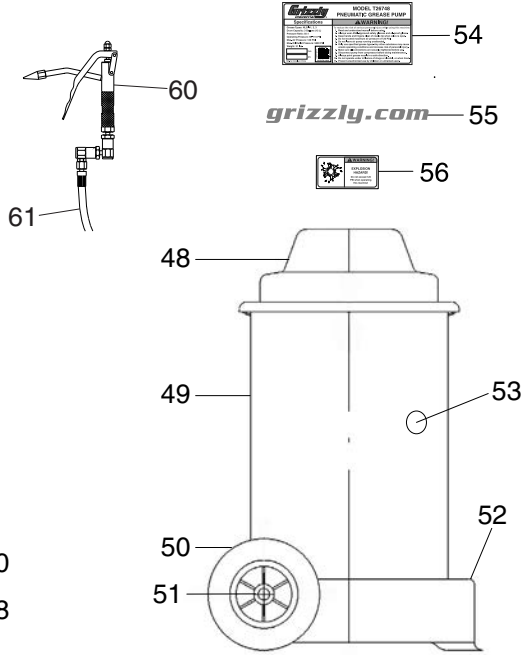

# Parts

REF	PART #	DESCRIPTION
1	PT26748001	AIR TUBE
2	PT26748002	COVER
3	PT26748003	PLATE SPRING
4	PT26748004	POSITION PLATE
5	PT26748005	SLIDER
6	PT26748006	GASKET
7	PT26748007	SOFT GASKET
8	PT26748008	AIR MOTOR SHELL
9	PT26748009	AIR MOTOR COVER
10	PT26748010	ELBOW 90 DEGREE
11	PT26748011	COMPRESSION NUT M16-1.5
12	PT26748012	AIR TUBE
13	PT26748013	MUFFLER
14	PT26748014	TRIP SHOE GUIDE
15	PT26748015	SPRING SEAT
16	PT26748016	COMPRESSION SPRING
17	PT26748017	SPRING SHELL
18	PT26748018	GASKET 22MM
19	PT26748019	VALVE SEAL 12MM
20	PT26748020	CONNECTOR
21	PT26748021	CONNECTING TUBE
22	PT26748022	PISTON SHELL
23	PT26748023	VALVE SEAT
24	PT26748024	SUCTION TUBE
25	PT26748025	HEX NUT M6-1
26	PT26748026	DOCK WASHER 6MM
27	PT26748027	RUBBER WASHER 6MM
28	PT26748028	VALVE RING
29	PT26748029	VALVE
30	PT26748030	SEAL

REF	PART #	DESCRIPTION
31	PT26748031	CONNECTING ROD
32	PT26748032	VALVE CONNECTOR
33	PT26748033	STEEL BALL 6MM
34	PT26748034	COMPRESSION SPRING
35	PT26748035	SPRING SEAT
36	PT26748036	PISTON
37	PT26748037	O-RING 14 X 2.65
38	PT26748038	STEEL BALL 6MM
39	PT26748039	COMPRESSION SPRING
40	PT26748040	CONNECTING ROD
41	PT26748041	ADJUSTMENT NUT
42	PT26748042	CONNECTING ROD
43	PT26748043	PISTON ROD
44	PT26748044	SLEEVE
45	PT26748045	PISTON
46	PT26748046	FENDER WASHER 10MM
47	PT26748047	HEX NUT M10-1
48	PT26748048	LID
49	PT26748049	DRUM
50	PT26748050	WHEEL
51	PT26748051	EXT RETAINING RING 12MM
52	PT26748052	BASE
53	PT26748053	GRIZZLY GREEN TOUCH-UP PAINT
54	PT26748054	MACHINE ID LABEL
55	PT26748055	GRIZZLY.COM LABEL
56	PT26748056	EXPLOSION HAZARD LABEL
60	PT26748060	GREASE GUN
61	PT26748061	HIGH PRESSURE HOSE 7500-PSI
62	PT26748062	HANDLE