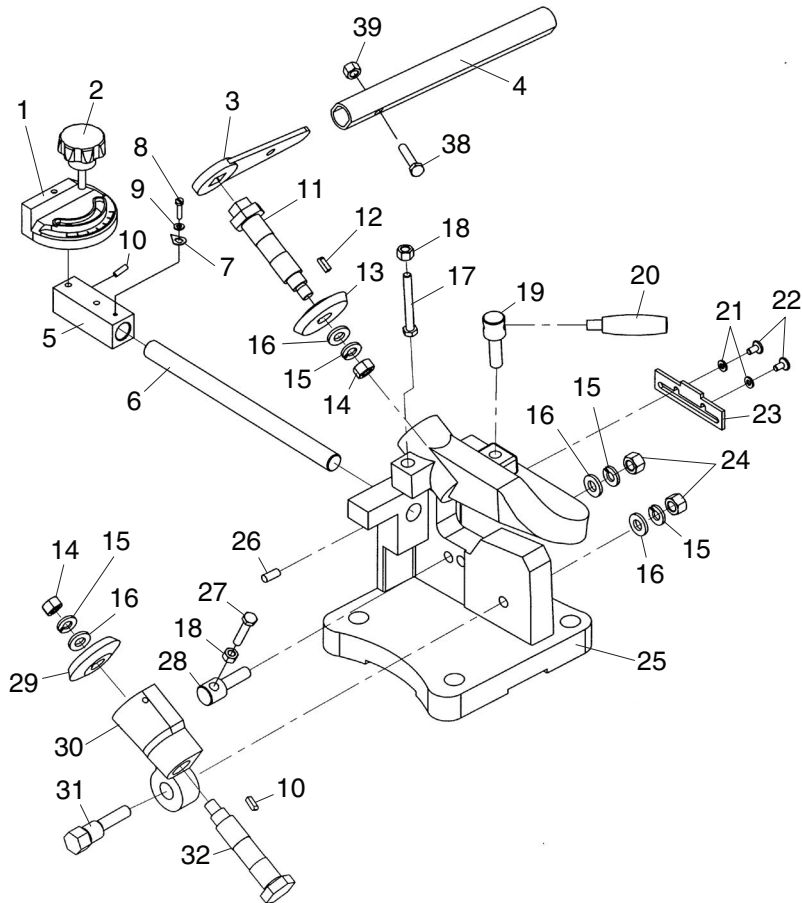

T26868 Parts Breakdown

REF PART #	DESCRIPTION
1	PT26868001 MITER GAUGE
2	PT26868002 MITER GAUGE KNOB
3	PT26868003 RATCHETING HANDLE 1/2"
4	PT26868004 RATCHETING HANDLE EXTENSION
5	PT26868005 GUIDE BLOCK
6	PT26868006 GUIDE SHAFT
7	PT26868007 ANGLE INDICATOR
8	PT26868008 PHLP HD SCR M4-.7 X 8
9	PT26868009 FLAT WASHER 4MM
10	PT26868010 SET SCREW M6-1 X 8
11	PT26868011 UPPER SHAFT
12	PT26868012 KEY 5 X 5 X 10
13	PT26868013 UPPER BLADE
14	PT26868014 HEX NUT M12-1.75
15	PT26868015 LOCK WASHER 12MM
16	PT26868016 FLAT WASHER 12MM
17	PT26868017 HEX BOLT M8-1.25 X 10
18	PT26868018 HEX NUT M8-1.25
19	PT26868019 HANDLE SHAFT
20	PT26868020 HANDLE

REF PART #	DESCRIPTION
21	PT26868021 FLAT WASHER 6MM
22	PT26868022 PHLP HD SCR M6-1 X 16
23	PT26868023 TROUGH PLATE
24	PT26868024 HEX NUT M12-1.75
25	PT26868025 SHEAR BODY
26	PT26868026 SET SCREW M8-1.25 X 30
27	PT26868027 HEX BOLT M8-1.25 X 40
28	PT26868028 THREADED SHAFT M8-1.25
29	PT26868029 LOWER BLADE
30	PT26868030 SHAFT HOUSING
31	PT26868031 BLADE ADJUSTMENT SHAFT
32	PT26868032 LOWER BLADE SHAFT
33	PT26868033 AMPUTATION HAZARD WARNING LABEL
34	PT26868034 EYE INJURY HAZARD WARNING LABEL
35	PT26868035 MACHINE WARNING LABEL
36	PT26868036 MACHINE ID LABEL
37	PT26868037 GRIZZLY GREEN TOUCH-UP PAINT
38	PT26868038 HEX BOLT M10-1.5 X 35
39	PT26868039 HEX NUT M10-1.5