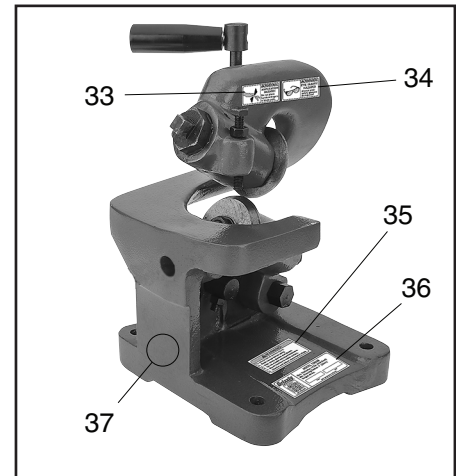

T26868 Parts Breakdown

REF PART #	DESCRIPTION
1	PT26868001 MITER GAUGE
2	PT26868002 MITER GAUGE KNOB
3	PT26868003 RATCHETING HANDLE 1/2"
4	PT26868004 RATCHETING HANDLE EXTENSION
5	PT26868005 GUIDE BLOCK
6	PT26868006 GUIDE SHAFT
7	PT26868007 ANGLE INDICATOR
8	PT26868008 PHLP HD SCR M4-.7 X 8
9	PT26868009 FLAT WASHER 4MM
10	PT26868010 SET SCREW M6-1 X 8
11	PT26868011 UPPER SHAFT
12	PT26868012 KEY 5 X 5 X 10
13	PT26868013 UPPER BLADE
14	PT26868014 HEX NUT M12-1.75
15	PT26868015 LOCK WASHER 12MM
16	PT26868016 FLAT WASHER 12MM
17	PT26868017 HEX BOLT M8-1.25 X 10
18	PT26868018 HEX NUT M8-1.25
19	PT26868019 HANDLE SHAFT
20	PT26868020 HANDLE

REF PART #	DESCRIPTION
21	PT26868021 FLAT WASHER 6MM
22	PT26868022 PHLP HD SCR M6-1 X 16
23	PT26868023 TROUGH PLATE
24	PT26868024 HEX NUT M12-1.75
25	PT26868025 SHEAR BODY
26	PT26868026 SET SCREW M8-1.25 X 30
27	PT26868027 HEX BOLT M8-1.25 X 40
28	PT26868028 THREADED SHAFT M8-1.25
29	PT26868029 LOWER BLADE
30	PT26868030 SHAFT HOUSING
31	PT26868031 BLADE ADJUSTMENT SHAFT
32	PT26868032 LOWER BLADE SHAFT
33	PT26868033 AMPUTATION HAZARD WARNING LABEL
34	PT26868034 EYE INJURY HAZARD WARNING LABEL
35	PT26868035 MACHINE WARNING LABEL
36	PT26868036 MACHINE ID LABEL
37	PT26868037 GRIZZLY GREEN TOUCH-UP PAINT
38	PT26868038 HEX BOLT M10-1.5 X 35
39	PT26868039 HEX NUT M10-1.5