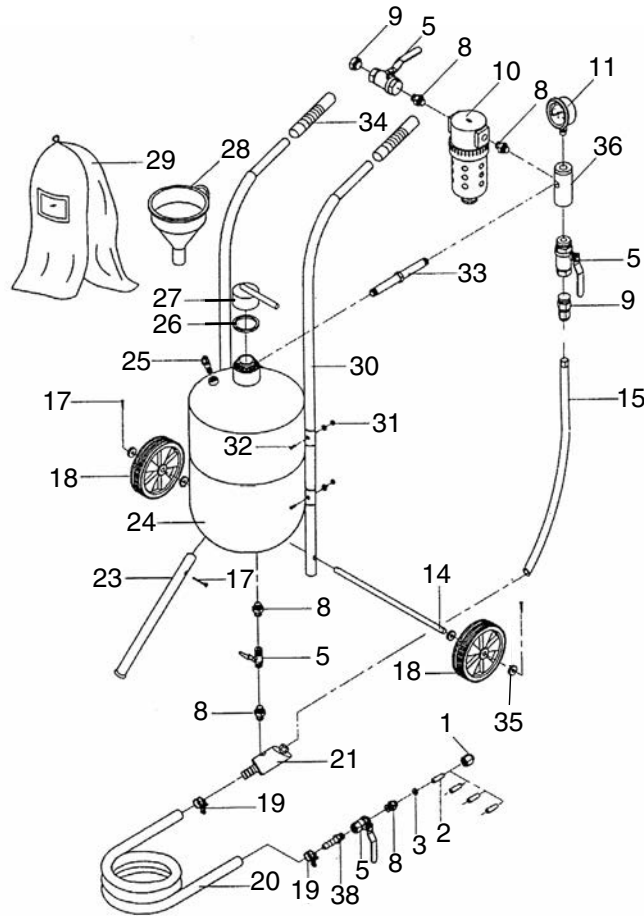

SECTION 5: PARTS

Main Parts Breakdown

Main Parts List

REF	PART #	DESCRIPTION
1	PT27158001	NOZZLE ARBOR NUT
2	PT27158002	NOZZLE SET
2-1	PT27158002-1	NOZZLE 9/64"
2-2	PT27158002-2	NOZZLE 1/8"
2-3	PT27158002-3	NOZZLE 7/64"
2-4	PT27158002-4	NOZZLE 3/32"
3	PT27158003	GASKET
5	PT27158005	BALL VALVE 3/8"
8	PT27158008	NOZZLE ARBOR
9	PT27158009	FEMALE CONNECTOR 3/8"
10	PT27158010	WATER TRAP FILTER
11	PT27158011	PRESSURE GAUGE
14	PT27158014	AXLE
15	PT27158015	AIR HOSE
17	PT27158017	COTTER PIN 1/8" X 1"
18	PT27158018	WHEEL
19	PT27158019	HOSE CLAMP 1"

REF	PART #	DESCRIPTION
23	PT27158023	LEG
20	PT27158020	BLAST HOSE 1" THICK
21	PT27158021	SAND ELBOW
24	PT27158024	TANK 20 GALLON
25	PT27158025	SAFETY RELIEF VALVE
26	PT27158026	SPECIAL O-RING
27	PT27158027	FILLER CAP
28	PT27158028	FUNNEL
29	PT27158029	HOOD W/LENSE
30	PT27158030	HANDLEBAR
31	PT27158031	HEX NUT M6-1
32	PT27158032	PHLP HD SCR M6-1 X 30
33	PT27158033	PIPE
34	PT27158034	HANDLE GRIP
35	PT27158035	FLAT WASHER 12MM
36	PT27158036	MANIFOLD
38	PT27158038	PUSH-ON HOSE NIPPLE 3/8"