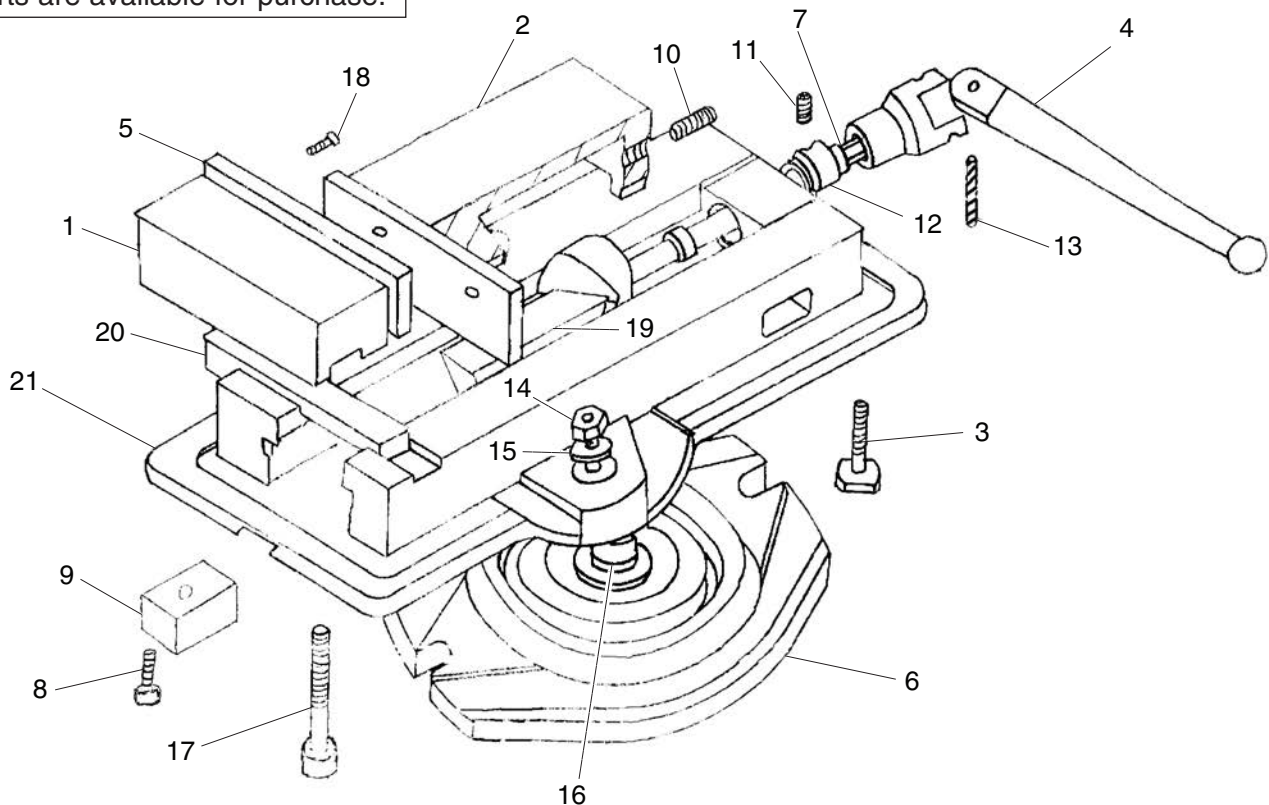

Parts information is provided for service purposes only. Not all parts are available for purchase.

| REF PART # | DESCRIPTION |
|------------|---------------------------------|
| 1 | PT27661001 FIXED JAW |
| 2 | PT27661002 MOVABLE JAW |
| 3 | PT27661003 T-BOLT M10-1 X 40 |
| 4 | PT27661004 HANDLE 12MM SOCKET |
| 5 | PT27661005 JAW FACE |
| 6 | PT27661006 PIVOT BASE |
| 7 | PT27661007 LEADSCREW |
| 8 | PT27661008 CAP SCREW M6-.8 X 10 |
| 9 | PT27661009 ALIGNMENT BLOCK |
| 10 | PT27661010 SET SCREW M6-.8 X 30 |
| 11 | PT27661011 SET SCREW M6-.8 X 6 |

| REF PART # | DESCRIPTION |
|------------|---------------------------------|
| 12 | PT27661012 RING BLOCK |
| 13 | PT27661013 ROLL PIN |
| 14 | PT27661014 HEX NUT M10-1 |
| 15 | PT27661015 FLAT WASHER 10MM |
| 16 | PT27661016 PIVOT BOLT |
| 17 | PT27661017 CAP SCREW M8-1 X 45 |
| 18 | PT27661018 CAP SCREW M6-.8 X 12 |
| 19 | PT27661019 LEADSCREW BRACKET |
| 20 | PT27661020 KEY |
| 21 | PT27661021 VISE BASE |