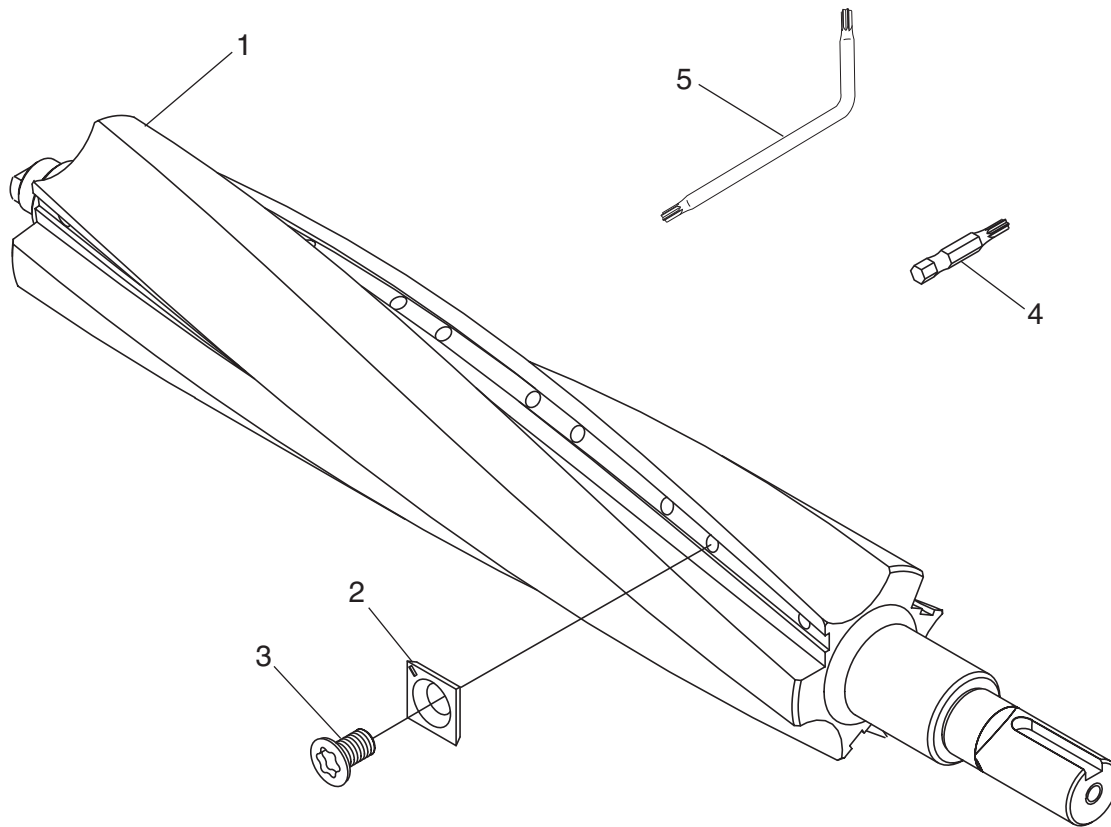

Parts Breakdown & List

T27694 Parts

REF PART #	DESCRIPTION
1	PT27694001 HELICAL CUTTERHEAD 20"
2	PT27694002 INDEXABLE CUTTER 15 X 15 X 2.5
3	PT27694003 FLAT HD TORX SCR T20 M6-1 X 15

REF PART #	DESCRIPTION
4	PT27694004 TORX BIT T-20
5	PT27694005 L-WRENCH TORX T-20

T27695 Parts

REF PART #	DESCRIPTION
1	PT27695001 HELICAL CUTTERHEAD 15"
2	PT27695002 INDEXABLE CUTTER 15 X 15 X 2.5
3	PT27695003 FLAT HD TORX SCR T20 M6-1 X 15

REF PART #	DESCRIPTION
4	PT27695004 TORX BIT T-20
5	PT27695005 L-WRENCH TORX T-20