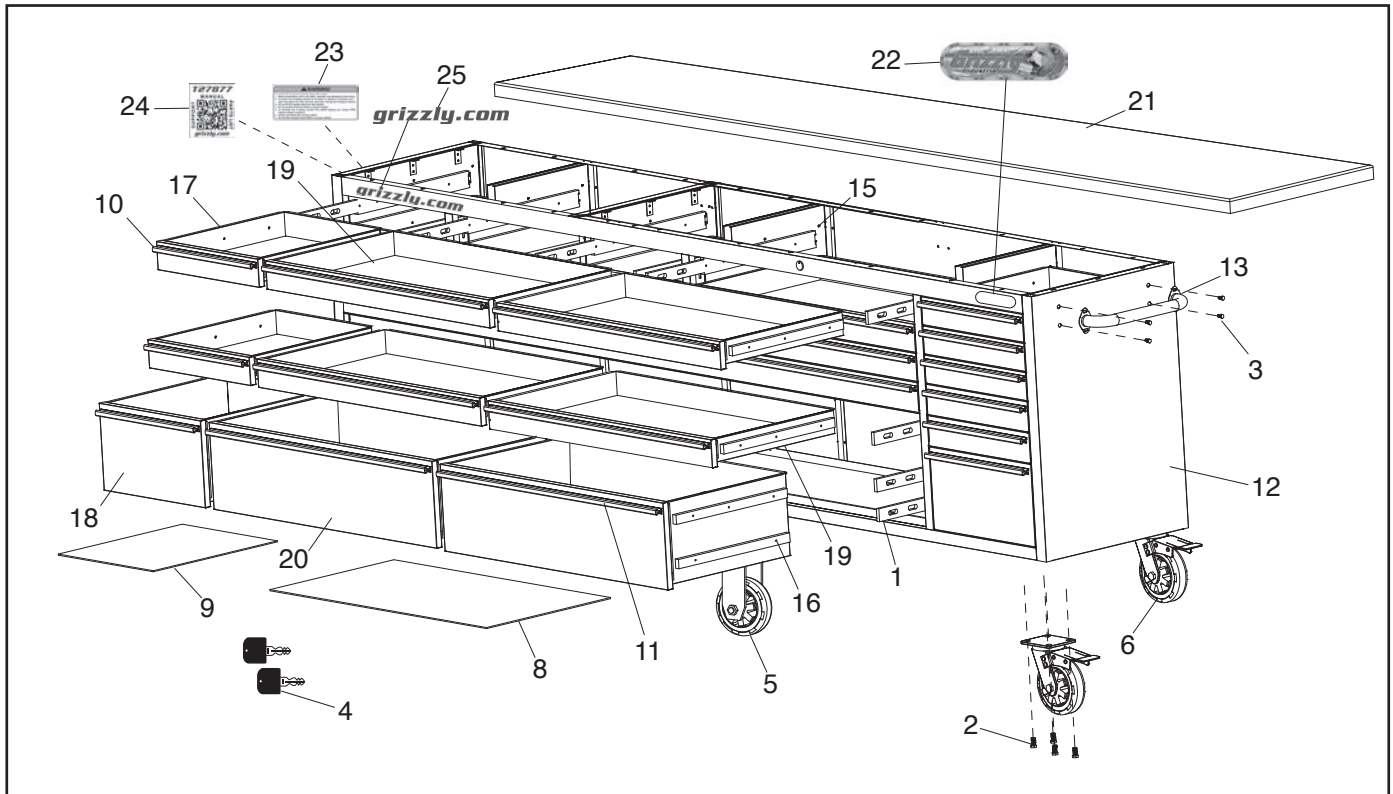

# T27877 Parts Breakdown & List

REF	PART #	DESCRIPTION
1	PT27877001	DRAWER SLIDE SET
2	PT27877002	HEX BOLT 3/8-16 X 1
3	PT27877003	HEX BOLT 1/4-20 X 1/2
4	PT27877004	LOCK SET W/2 KEYS
5	PT27877005	CASTER, 6" FIXED
6	PT27877006	CASTER, 6" SWIVEL W/BRAKE
8	PT27877008	CENTER DRAWER LINER
9	PT27877009	OUTER DRAWER LINER
10	PT27877010	OUTER DRAWER HANDLE
11	PT27877011	CENTER DRAWER HANDLE
12	PT27877012	CABINET BODY
13	PT27877013	HANDLE

REF	PART #	DESCRIPTION
15	PT27877015	RIVET 3.8 X 6MM (ALUMINUM)
16	PT27877016	RIVET 4 X 6MM (ALUMINUM)
17	PT27877017	SMALL DRAWER (OUTER)
18	PT27877018	LARGE DRAWER (OUTER)
19	PT27877019	SMALL DRAWER (CENTER)
20	PT27877020	LARGE DRAWER (CENTER)
21	PT27877021	WOOD TOP
22	PT27877022	GRIZZLY NAMEPLATE
23	PT27877023	WARNING LABEL
24	PT27877024	QR CODE LABEL
25	PT27877025	GRIZZLY.COM LABEL (RED)