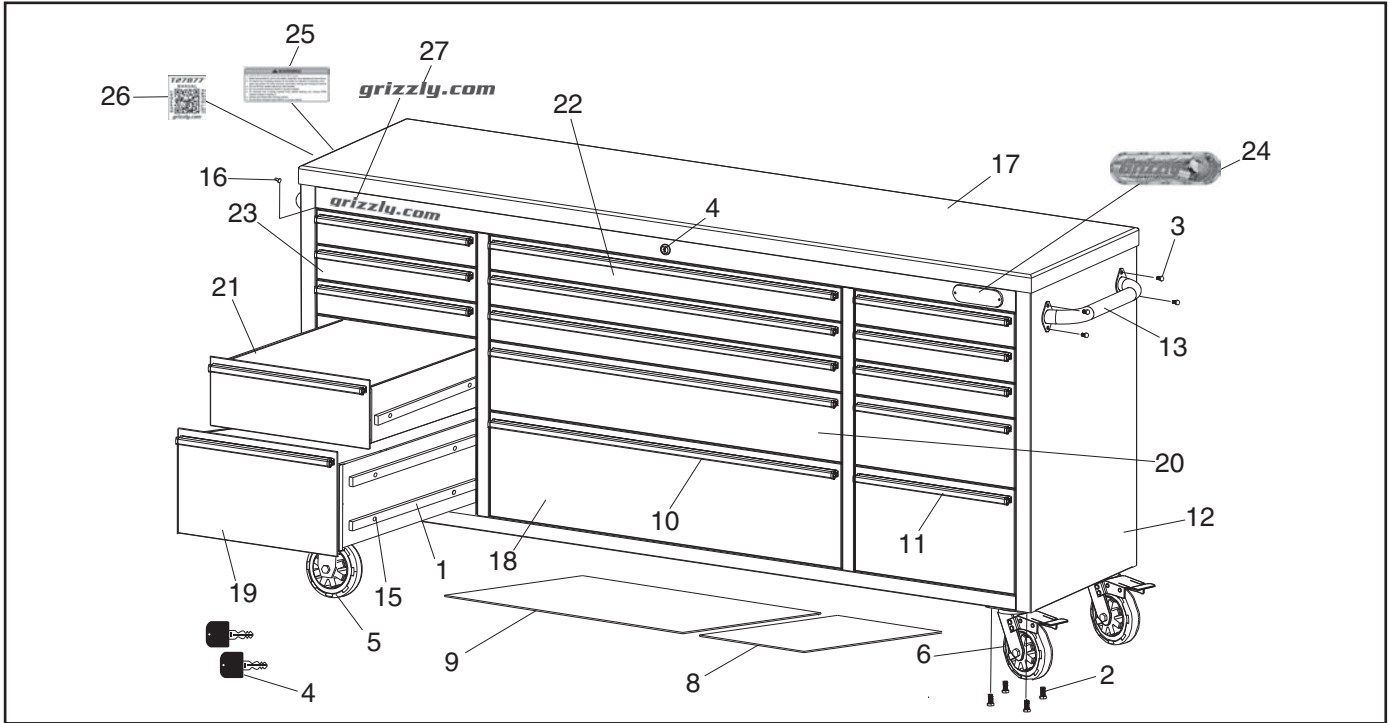

# T27880 Parts Breakdown & List

REF	PART #	DESCRIPTION
1	PT27880001	DRAWER SLIDE SET
2	PT27880002	HEX BOLT 3/8-16 X 1
3	PT27880003	HEX BOLT 1/4-20 X 1/2
4	PT27880004	LOCK SET W/2 KEYS
5	PT27880005	CASTER, 6" FIXED
6	PT27880006	CASTER, 6" SWIVEL W/BRAKE
8	PT27880008	DRAWER LINER (OUTER)
9	PT27880009	DRAWER LINER (CENTER)
10	PT27880010	DRAWER PULL (CENTER)
11	PT27880011	DRAWER PULL (OUTER)
12	PT27880012	CABINET BODY
13	PT27880013	HANDLE
15	PT27880015	RIVET 3.8 X 6MM (ALUMINUM)

REF	PART #	DESCRIPTION
16	PT27880016	RIVET 4 X 6MM (ALUMINUM)
17	PT27880017	WOOD TOP
18	PT27880018	LOWER DRAWER (CENTER)
19	PT27880019	LOWER DRAWER (OUTER)
20	PT27880020	MIDDLE DRAWER (CENTER)
21	PT27880021	MIDDLE DRAWER (OUTER)
22	PT27880022	UPPER DRAWER (CENTER)
23	PT27880023	UPPER DRAWER (OUTER)
24	PT27880024	GRIZZLY NAMEPLATE
25	PT27880025	WARNING LABEL
26	PT27880026	QR CODE LABEL
27	PT27880027	GRIZZLY.COM LABEL (RED)