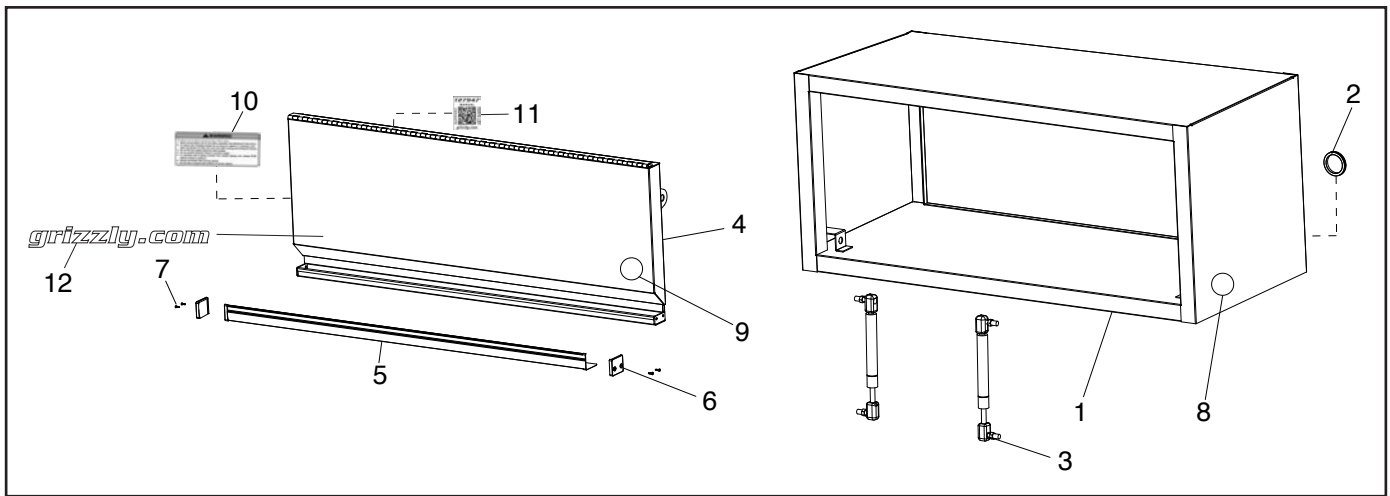

Grizzly Cabinet Series

The T27953 Hanging Wall Cabinet is part of our heavy-duty 10-piece storage set. These modular cabinets will enhance storage and workspace in the shop or garage, and they can be mixed and matched to create a variety of storage solutions.

Parts Breakdown & List

REF	PART #	DESCRIPTION
1	PT27953001	CABINET BODY
2	PT27953002	CABLE GROMMET
3	PT27953003	GAS SPRING
4	PT27953004	DOOR
5	PT27953005	DOOR HANDLE
6	PT27953006	DOOR HANDLE CAP

REF	PART #	DESCRIPTION
7	PT27953007	FLAT HD SCR M4-.7 X 8
8	PT27953008	TOUCH-UP PAINT, GLOSSY BLACK
9	PT27953009	TOUCH-UP PAINT, RED
10	PT27953010	WARNING LABEL
11	PT27953011	QR CODE LABEL
12	PT27953012	GRIZZLY.COM LABEL, GOLD