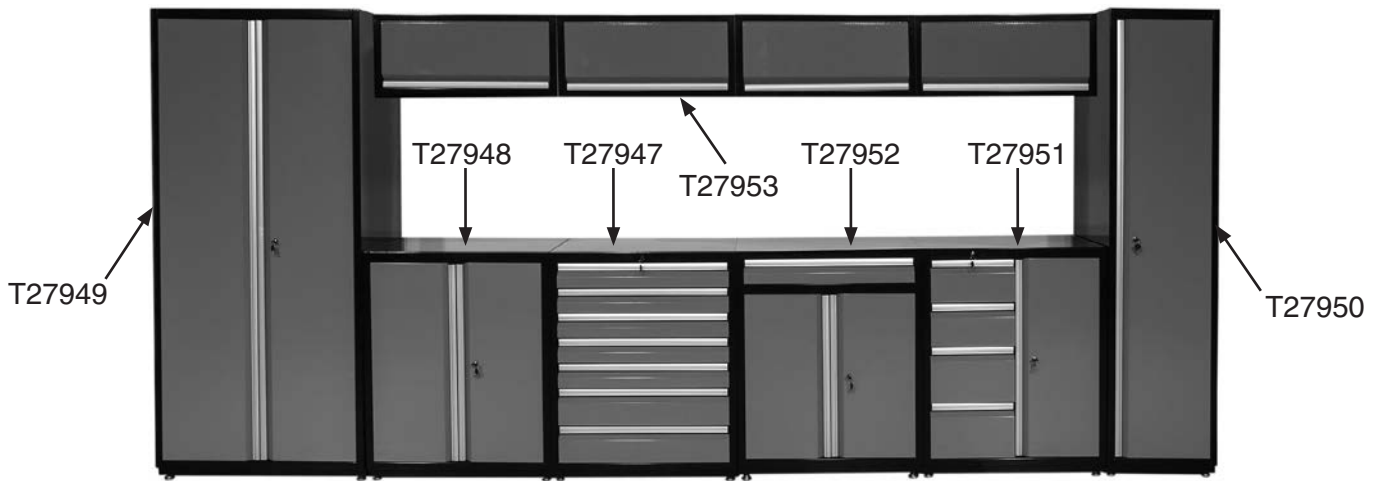

Grizzly Cabinet Series

The T27953 Hanging Wall Cabinet is part of our heavy-duty 10-piece storage set. These modular cabinets will enhance storage and workspace in the shop or garage, and they can be mixed and matched to create a variety of storage solutions.

Parts Breakdown & List

REF	PART #	DESCRIPTION
1	PT27953001	CABINET BODY
2	PT27953002	CABLE GROMMET
3	PT27953003	GAS SPRING
4	PT27953004	DOOR
5	PT27953005	DOOR HANDLE
6	PT27953006	DOOR HANDLE CAP

REF	PART #	DESCRIPTION
7	PT27953007	FLAT HD SCR M4-.7 X 8
8	PT27953008	TOUCH-UP PAINT, GLOSSY BLACK
9	PT27953009	TOUCH-UP PAINT, RED
10	PT27953010	WARNING LABEL
11	PT27953011	QR CODE LABEL
12	PT27953012	GRIZZLY.COM LABEL, GOLD