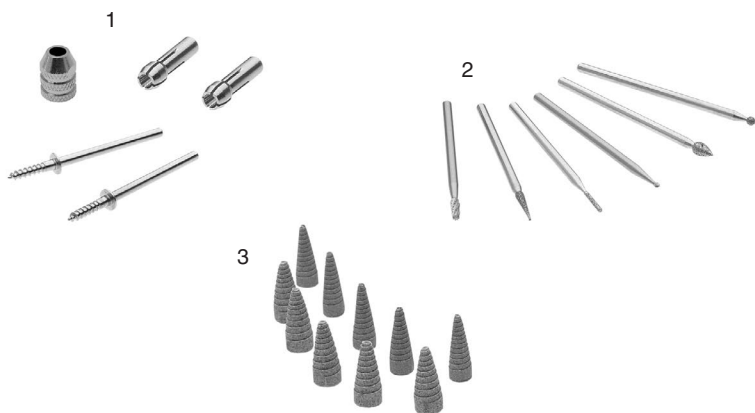

REPLACEMENT PARTS

REF	PART #	DESCRIPTION
1	PT28062001	COLLET/MANDREL KIT
2	PT28062002	BIT/BURR KIT

REF	PART #	DESCRIPTION
3	PT28062003	ABRASIVE CONE KIT