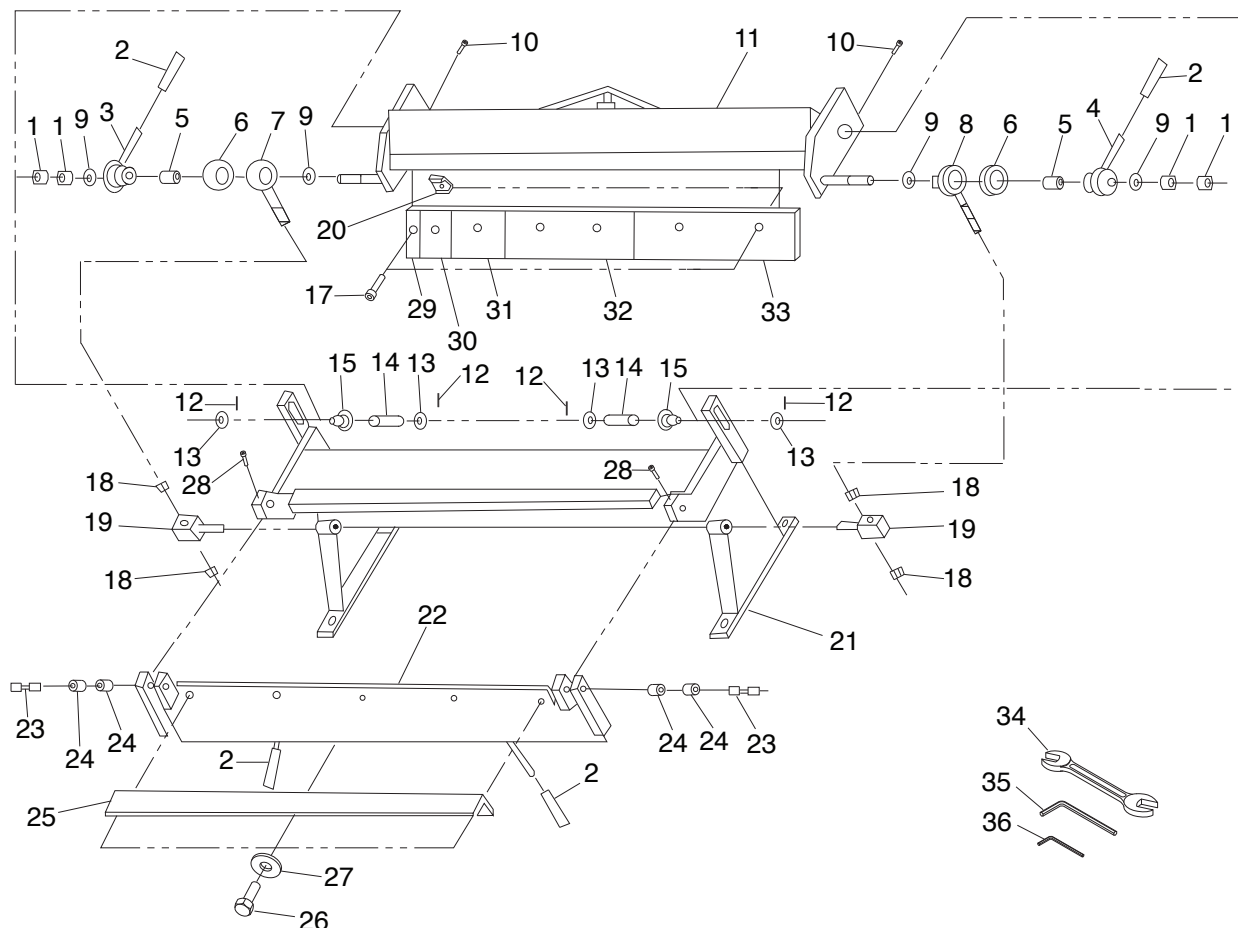

## Main

REF	PART #	DESCRIPTION
1	PT28522001	HEX NUT M12-1.75
2	PT28522002	HANDLE GRIP
3	PT28522003	HANDLE (LEFT)
4	PT28522004	HANDLE (RIGHT)
5	PT28522005	BUSHING
6	PT28522006	SHAFT SLEEVE
7	PT28522007	SWIVEL ROD M10-1.5 (LEFT)
8	PT28522008	SWIVEL ROD M10-1.5 (RIGHT)
9	PT28522009	FLAT WASHER 12MM
10	PT28522010	CAP SCREW M6-1 X 18
11	PT28522011	CLAMPING LEAF
12	PT28522012	ROLL PIN 3 X 25
13	PT28522013	FLAT WASHER 12MM
14	PT28522014	PIVOT SHAFT
15	PT28522015	ECCENTRIC SHAFT
17	PT28522017	CAP SCREW M10-1.5 X 25
18	PT28522018	HEX NUT M10-1.5
19	PT28522019	SWIVEL ROD BLOCK

REF	PART #	DESCRIPTION
20	PT28522020	TOE CLAMP M10-1.5
21	PT28522021	STAND
22	PT28522022	BENDING LEAF
23	PT28522023	BENDING LEAF PIVOT SHAFT
24	PT28522024	BUSHING
25	PT28522025	BENDING BLOCK
26	PT28522026	HEX BOLT M10-1.5 X 16
27	PT28522027	FLAT WASHER 10MM
28	PT28522028	CAP SCREW M6-1 X 16
29	PT28522029	CLAMPING FINGER 1"
30	PT28522030	CLAMPING FINGER 2"
31	PT28522031	CLAMPING FINGER 3"
32	PT28522032	CLAMPING FINGER 8"
33	PT28522033	CLAMPING FINGER 10"
34	PT28522034	WRENCH 17 X 19MM OPEN-END
35	PT28522035	HEX WRENCH 8MM
36	PT28522036	HEX WRENCH 5MM

# Labels & Cosmetics

37

38

39

40

41

43

REF	PART #	DESCRIPTION
37	PT28522037	READ MANUAL LABEL
38	PT28522038	CRUSHING WARNING LABEL
39	PT28522039	MACHINE ID LABEL
40	PT28522040	SAFETY GLASSES LABEL

REF	PART #	DESCRIPTION
41	PT28522041	LACERATION WARNING LABEL
42	PT28522042	GRIZZLY DOMED LABEL
43	PT28522043	TOUCH-UP PAINT, GRIZZLY GREEN