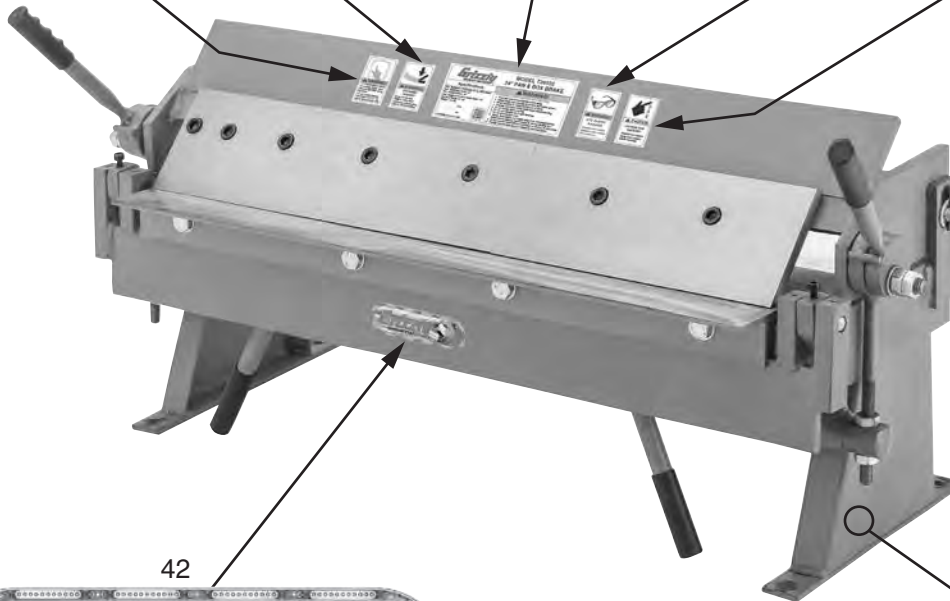

# Labels & Cosmetics

37

38

39

40

41

43

REF	PART #	DESCRIPTION
37	PT28522037	READ MANUAL LABEL
38	PT28522038	CRUSHING WARNING LABEL
39	PT28522039	MACHINE ID LABEL
40	PT28522040	SAFETY GLASSES LABEL