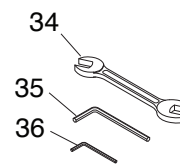

# SECTION 7: PARTS

## Main

REF	PART #	DESCRIPTION
1	PT28522001	HEX NUT M12-1.75
2	PT28522002	HANDLE GRIP
3	PT28522003	HANDLE (LEFT)
4	PT28522004	HANDLE (RIGHT)
5	PT28522005	BUSHING
6	PT28522006	SHAFT SLEEVE
7	PT28522007	SWIVEL ROD M10-1.5 (LEFT)
8	PT28522008	SWIVEL ROD M10-1.5 (RIGHT)
9	PT28522009	FLAT WASHER 12MM
10	PT28522010	CAP SCREW M6-1 X 18
11	PT28522011	CLAMPING LEAF
12	PT28522012	ROLL PIN 3 X 25
13	PT28522013	FLAT WASHER 12MM
14	PT28522014	PIVOT SHAFT
15	PT28522015	ECCENTRIC SHAFT
17	PT28522017	CAP SCREW M10-1.5 X 25
18	PT28522018	HEX NUT M10-1.5
19	PT28522019	SWIVEL ROD BLOCK

REF	PART #	DESCRIPTION
20	PT28522020	TOE CLAMP M10-1.5
21	PT28522021	STAND
22	PT28522022	BENDING LEAF
23	PT28522023	BENDING LEAF PIVOT SHAFT
24	PT28522024	BUSHING
25	PT28522025	BENDING BLOCK
26	PT28522026	HEX BOLT M10-1.5 X 16
27	PT28522027	FLAT WASHER 10MM
28	PT28522028	CAP SCREW M6-1 X 16
29	PT28522029	CLAMPING FINGER 1"
30	PT28522030	CLAMPING FINGER 2"
31	PT28522031	CLAMPING FINGER 3"
32	PT28522032	CLAMPING FINGER 8"
33	PT28522033	CLAMPING FINGER 10"
34	PT28522034	WRENCH 17 X 19MM OPEN-END
35	PT28522035	HEX WRENCH 8MM
36	PT28522036	HEX WRENCH 5MM

# Labels & Cosmetics

37

38

39

40

41

43

REF	PART #	DESCRIPTION
37	PT28522037	READ MANUAL LABEL
38	PT28522038	CRUSHING WARNING LABEL
39	PT28522039	MACHINE ID LABEL
40	PT28522040	SAFETY GLASSES LABEL