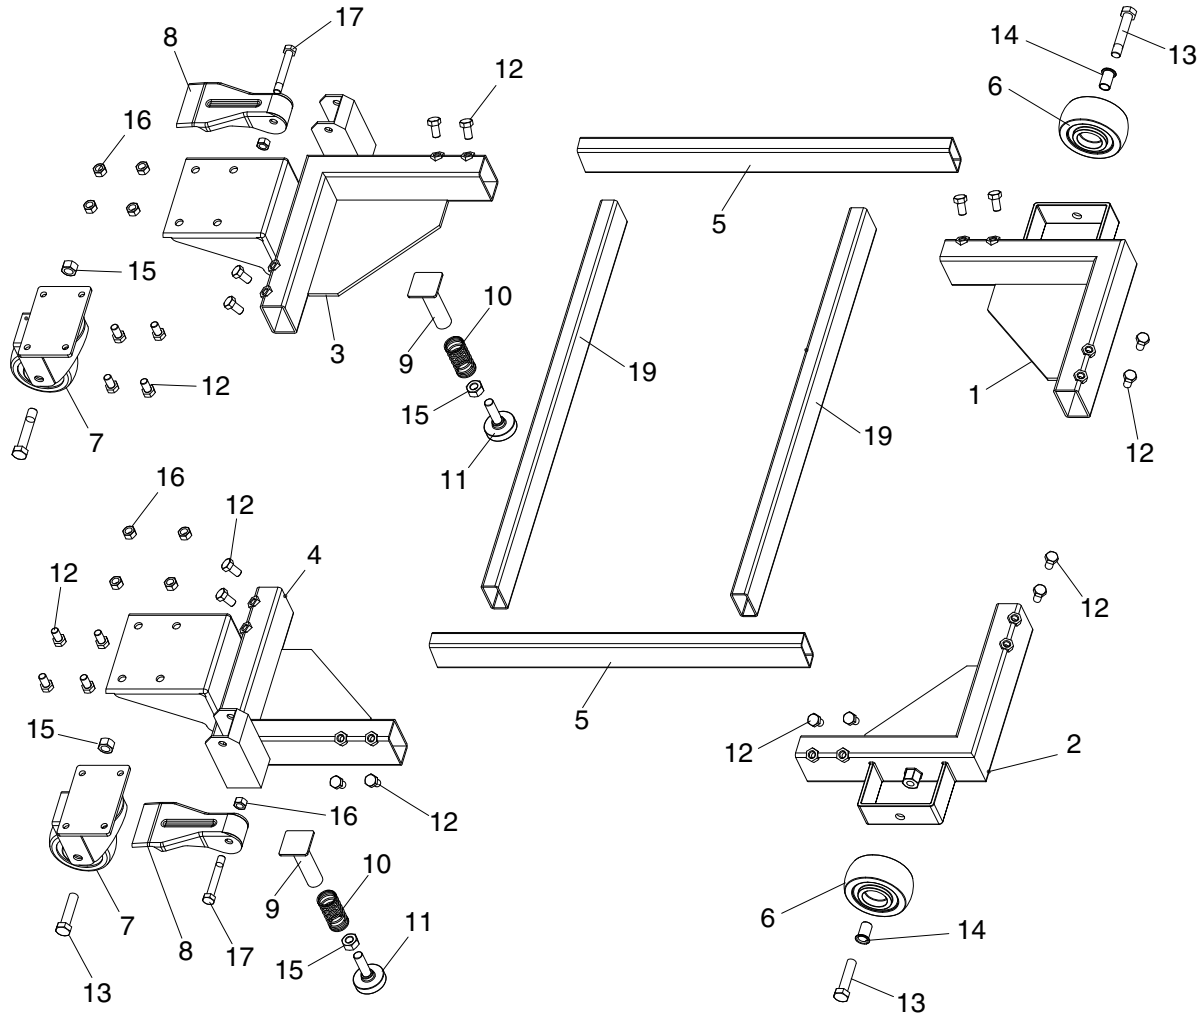

T28000, T28922 Parts Breakdown and List

REF	PART #	DESCRIPTION
1	PT28000001	LEFT REAR CORNER BRACKET
2	PT28000002	RIGHT REAR CORNER BRACKET
3	PT28000003	LEFT FRONT CORNER BRACKET
4	PT28000004	RIGHT FRONT CORNER BRACKET
5	PT28000005	RAIL 21" (T28000)
5	PT28922005	RAIL 14" (T28922)
6	PT28000006	CASTER, 3" FIXED
7	PT28000007	CASTER, 3" SWIVEL
8	PT28000008	FOOT PEDAL

REF	PART #	DESCRIPTION
9V2	PT28000009V2	FOOT PEDAL PLUNGER 17MM V2.07.17
10	PT28000010	COMPRESSION SPRING 22 X 1.5 X 61
11	PT28000011	ADJUSTABLE FOOT M10-1.5 X 30
12	PT28000012	HEX BOLT M8-1.25 X 16
13	PT28000013	SHOULDER BOLT M10-1.5 X 14, 10 X 55
14	PT28000014	WHEEL BEARING SLEEVE
15	PT28000015	HEX NUT M10-1.5
16	PT28000016	LOCK NUT M8-1.25
17	PT28000017	SHOULDER BOLT M8-1.25 X 8, 8 X 50

T28923 Parts Breakdown and List

REF	PART #	DESCRIPTION
1	PT28923001	LEFT REAR CORNER BRACKET
2	PT28923002	RIGHT REAR CORNER BRACKET
3	PT28923003	LEFT FRONT CORNER BRACKET
4	PT28923004	RIGHT FRONT CORNER BRACKET
5	PT28923005	RAIL 21"
6	PT28923006	CASTER, 3" FIXED
7	PT28923007	CASTER, 3" SWIVEL
8	PT28923008	FOOT PEDAL
9	PT28923009	FOOT PEDAL PLUNGER

REF	PART #	DESCRIPTION
10	PT28923010	COMPRESSION SPRING 22 X 1.5 X 61
11	PT28923011	ADJUSTABLE FOOT M10-1.5 X 30
12	PT28923012	HEX BOLT M8-1.25 X 16
13	PT28923013	SHOULDER BOLT M10-1.5 X 14, 10 X 55
14	PT28923014	WHEEL BEARING SLEEVE
15	PT28923015	HEX NUT M10-1.5
16	PT28923016	LOCK NUT M8-1.25
17	PT28923017	SHOULDER BOLT M8-1.25 X 8, 8 X 50
19	PT28923019	RAIL 26"