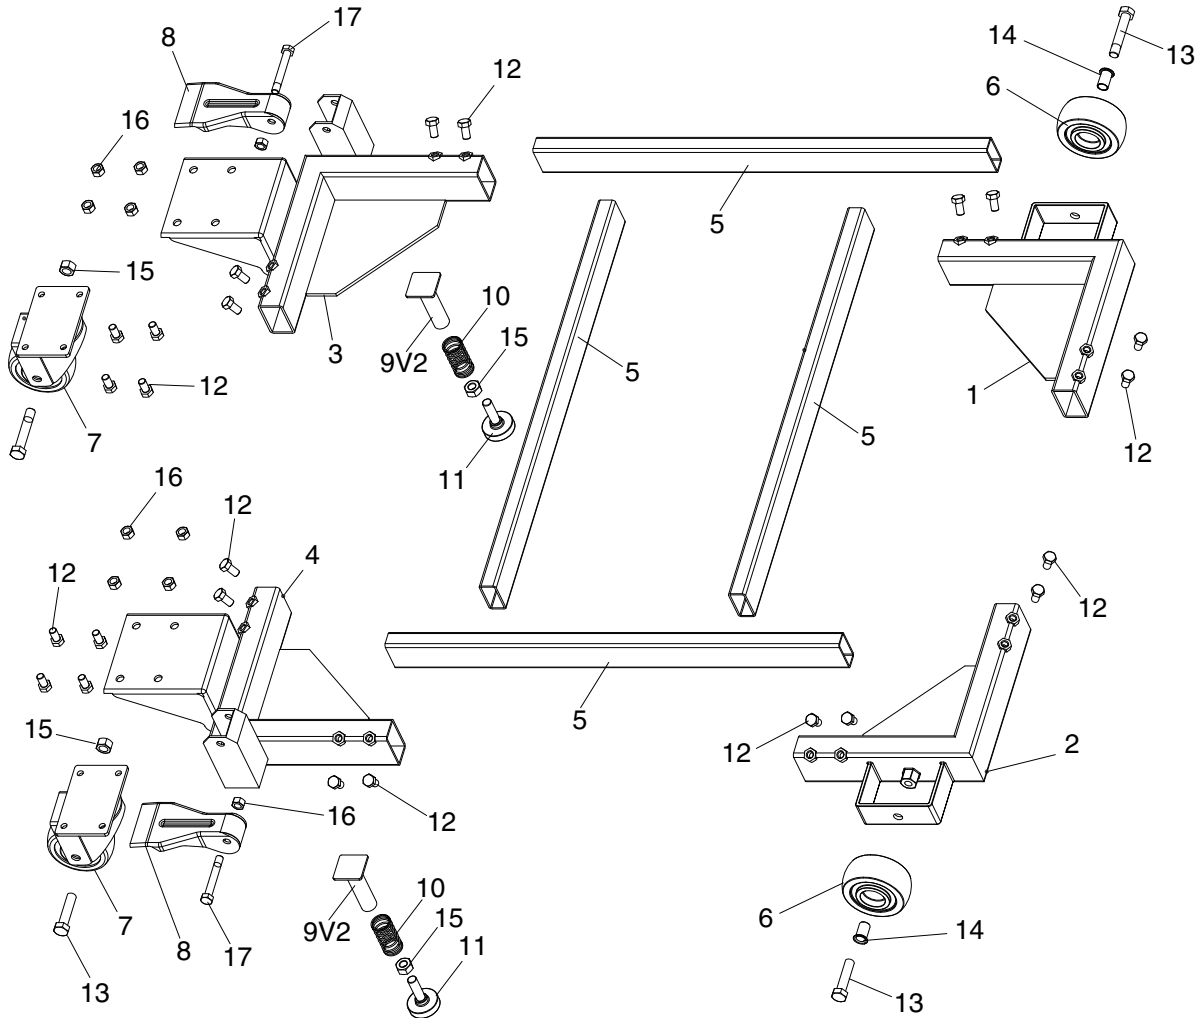

T28000, T28922 Parts Breakdown and List

REF	PART #	DESCRIPTION
1	PT28000001	LEFT REAR CORNER BRACKET
2	PT28000002	RIGHT REAR CORNER BRACKET
3	PT28000003	LEFT FRONT CORNER BRACKET
4	PT28000004	RIGHT FRONT CORNER BRACKET
5	PT28000005	RAIL 21" (T28000)
5	PT28922005	RAIL 14" (T28922)
6	PT28000006	CASTER, 3" FIXED
7	PT28000007	CASTER, 3" SWIVEL
8	PT28000008	FOOT PEDAL

REF	PART #	DESCRIPTION
9V2	PT28000009V2	FOOT PEDAL PLUNGER 17MM V2.07.17
10	PT28000010	COMPRESSION SPRING 22 X 1.5 X 61
11	PT28000011	ADJUSTABLE FOOT M10-1.5 X 30
12	PT28000012	HEX BOLT M8-1.25 X 16
13	PT28000013	SHOULDER BOLT M10-1.5 X 14, 10 X 55
14	PT28000014	WHEEL BEARING SLEEVE
15	PT28000015	HEX NUT M10-1.5
16	PT28000016	LOCK NUT M8-1.25
17	PT28000017	SHOULDER BOLT M8-1.25 X 8, 8 X 50

T28923 Parts Breakdown and List

REF	PART #	DESCRIPTION
1	PT28923001	LEFT REAR CORNER BRACKET
2	PT28923002	RIGHT REAR CORNER BRACKET
3	PT28923003	LEFT FRONT CORNER BRACKET
4	PT28923004	RIGHT FRONT CORNER BRACKET
5	PT28923005	RAIL 21"
6	PT28923006	CASTER, 3" FIXED
7	PT28923007	CASTER, 3" SWIVEL
8	PT28923008	FOOT PEDAL
9	PT28923009	FOOT PEDAL PLUNGER

REF	PART #	DESCRIPTION
10	PT28923010	COMPRESSION SPRING 22 X 1.5 X 61
11	PT28923011	ADJUSTABLE FOOT M10-1.5 X 30
12	PT28923012	HEX BOLT M8-1.25 X 16
13	PT28923013	SHOULDER BOLT M10-1.5 X 14, 10 X 55
14	PT28923014	WHEEL BEARING SLEEVE
15	PT28923015	HEX NUT M10-1.5
16	PT28923016	LOCK NUT M8-1.25
17	PT28923017	SHOULDER BOLT M8-1.25 X 8, 8 X 50
19	PT28923019	RAIL 26"