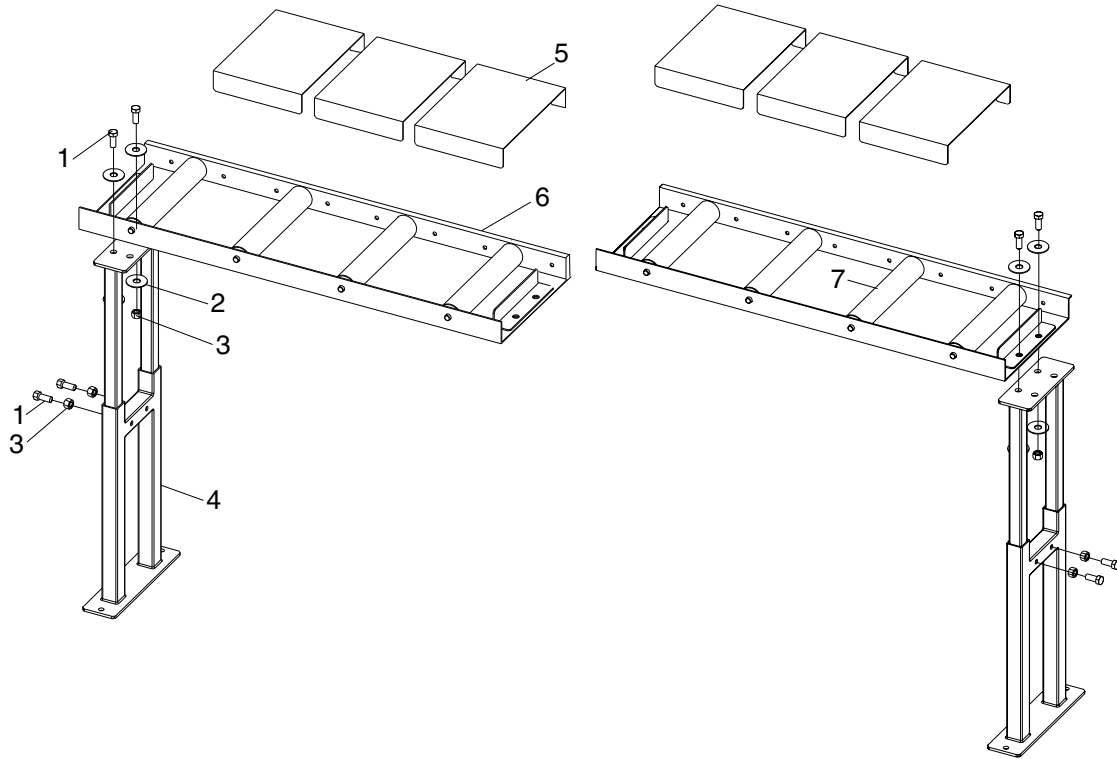

T30399 Parts Breakdown

REF PART #	DESCRIPTION
1	PT30399001 HEX BOLT M10-1.5 X 25
2	PT30399002 FLAT WASHER 10MM
3	PT30399003 HEX NUT M10-1.5
4	PT30399004 LEG

REF PART #	DESCRIPTION
5	PT30399005 COVER
6	PT30399006 ROLLER TABLE
7	PT30399007 ROLLER