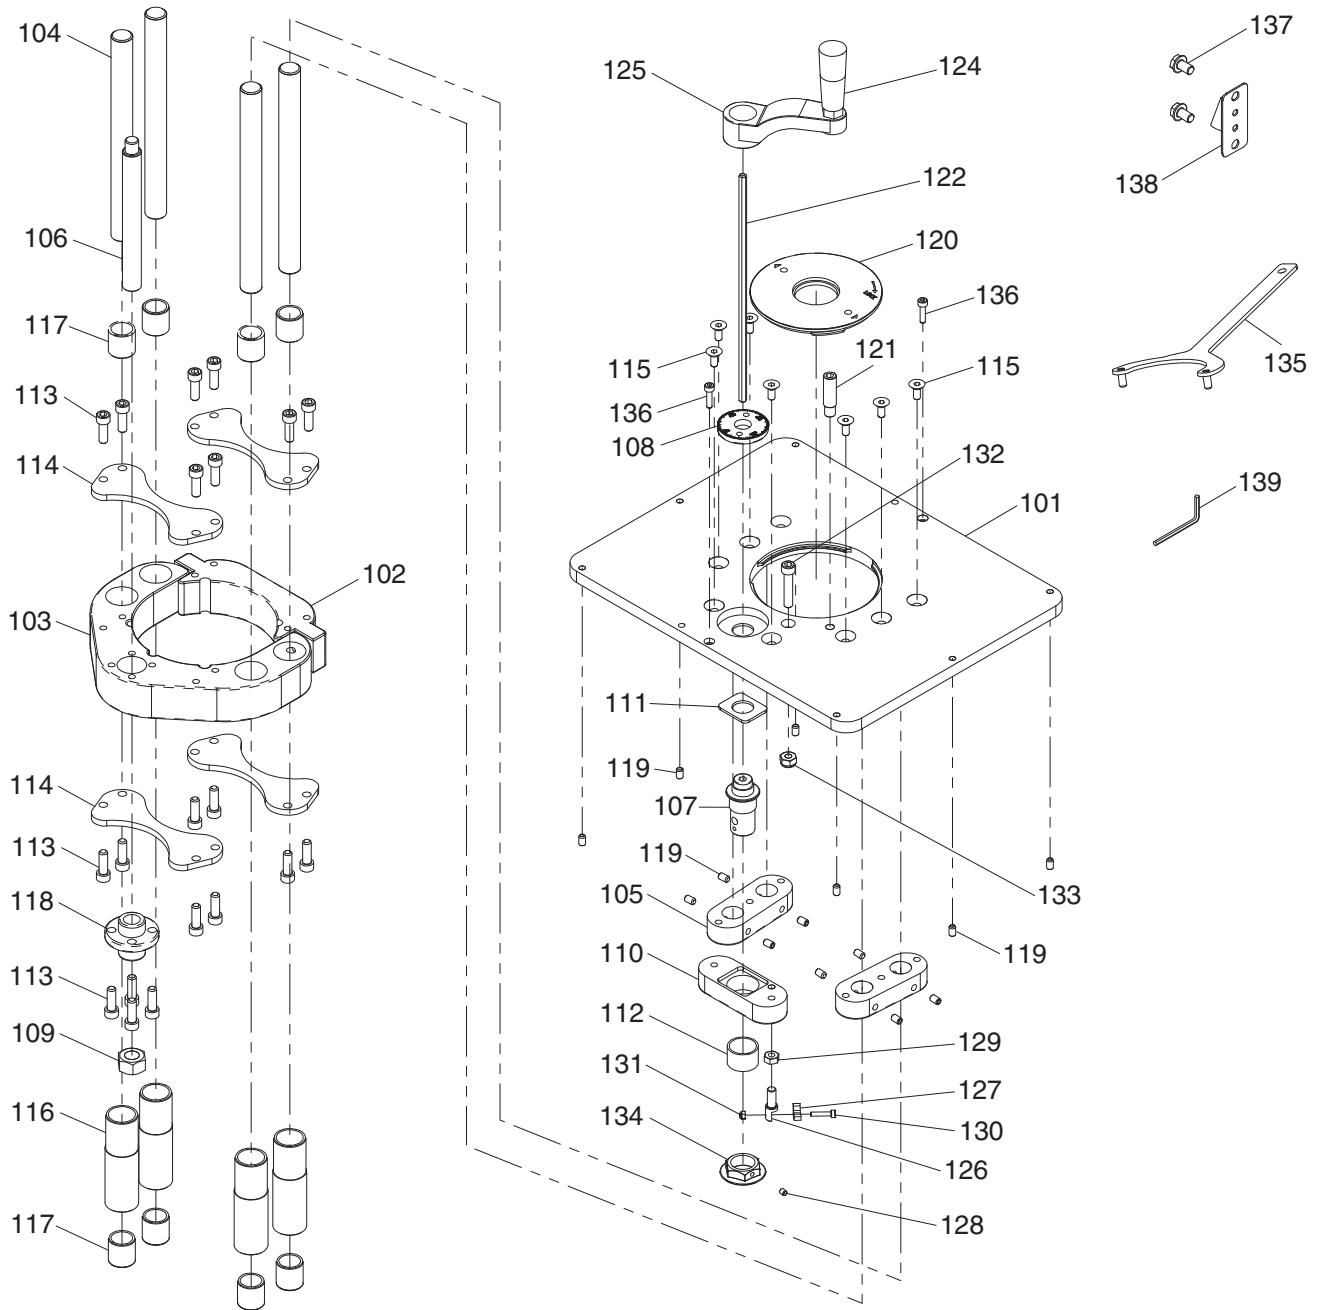

# Main Parts List

REF	PART #	DESCRIPTION
101	PT31637101	MOUNTING PLATE 12" X 9" (T31637)
101	PT31638101	MOUNTING PLATE 11-3/4" X 9-1/4" (T31638)
102	PT31637102	CLAMP BLOCK
103	PT31637103	SLIDE BLOCK
104	PT31637104	CLAMP GUIDE
105	PT31637105	CLAMP GUIDE MOUNT
106	PT31637106	LEADSCREW M14-1.5 X 135
107	PT31637107	LEADSCREW CONNECTOR
108	PT31637108	INDEX RING
109	PT31637109	HEX NUT M14-2
110	PT31637110	LEADSCREW MOUNT
111	PT31637111	COPPER PLATE
112	PT31637112	BUSHING 20 X 24 X 12 (COPPER )
113	PT31637113	CAP SCREW 1/4-20 X 3/4
114	PT31637114	ROUTER CLAMP PLATE
115	PT31637115	FLAT HD CAP SCR 1/4-20 X 1/2
116	PT31637116	GUIDE TUBE (ALUMINUM)
117	PT31637117	BUSHING 16 X 20 X 20 (COPPER)
118	PT31637118	LEADSCREW PILOT NUT M14-1.5
119	PT31637119	SET SCREW M6-1 X 6

REF	PART #	DESCRIPTION
120	PT31637120	TABLE INSERT 1-1/4"
121	PT31637121	STARTING PIN
122	PT31637122	HEX SHAFT 5 X 175
124	PT31637124	FIXED HANDLE 22 X 77, M10-1.5 X 14
125	PT31637125	CRANK M10-1.5, 95L
126	PT31637126	ROCKER ARM MOUNT 1/4-20 X 1/2
127	PT31637127	ROCKER ARM
128	PT31637128	SET SCREW M4-.7 X 5
129	PT31637129	HEX NUT 1/4-20
130	PT31637130	CAP SCREW M3-.5 X 16
131	PT31637131	LOCK NUT M3-.5
132	PT31637132	CAP SCREW 1/4-20 X 1-1/4
133	PT31637133	LOCK NUT 1/4-20
134	PT31637134	BRAKE DISC
135	PT31637135	SPANNER WRENCH 70MM PIN-TYPE
136	PT31637136	CAP SCREW M4-.7 X 16
137	PT31637137	FLANGE BOLT 5/16-18 X 1/2
138	PT31637138	ROUTER LIFT CRANK HOLDER
139	PT31637139	HEX WRENCH 3MM