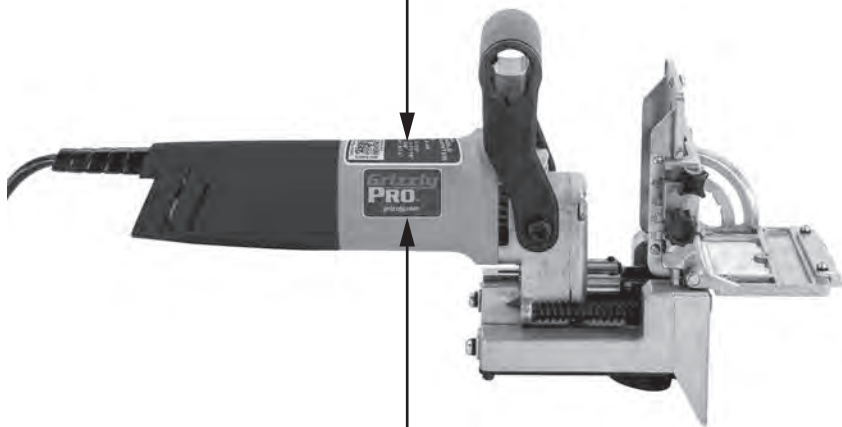

Labels & Cosmetics

100

101

REF PART #	DESCRIPTION	REF PART #	DESCRIPTION		
100	PT32540100	MACHINE ID LABEL	101	PT32540101	GRIZZLY PRO LABEL

⚠WARNING

Safety labels help reduce the risk of serious injury caused by machine hazards. If any label comes off or becomes unreadable, the owner of this machine **MUST** replace it in the original location before resuming operations. For replacements, contact (800) 523-4777 or www.grizzly.com.