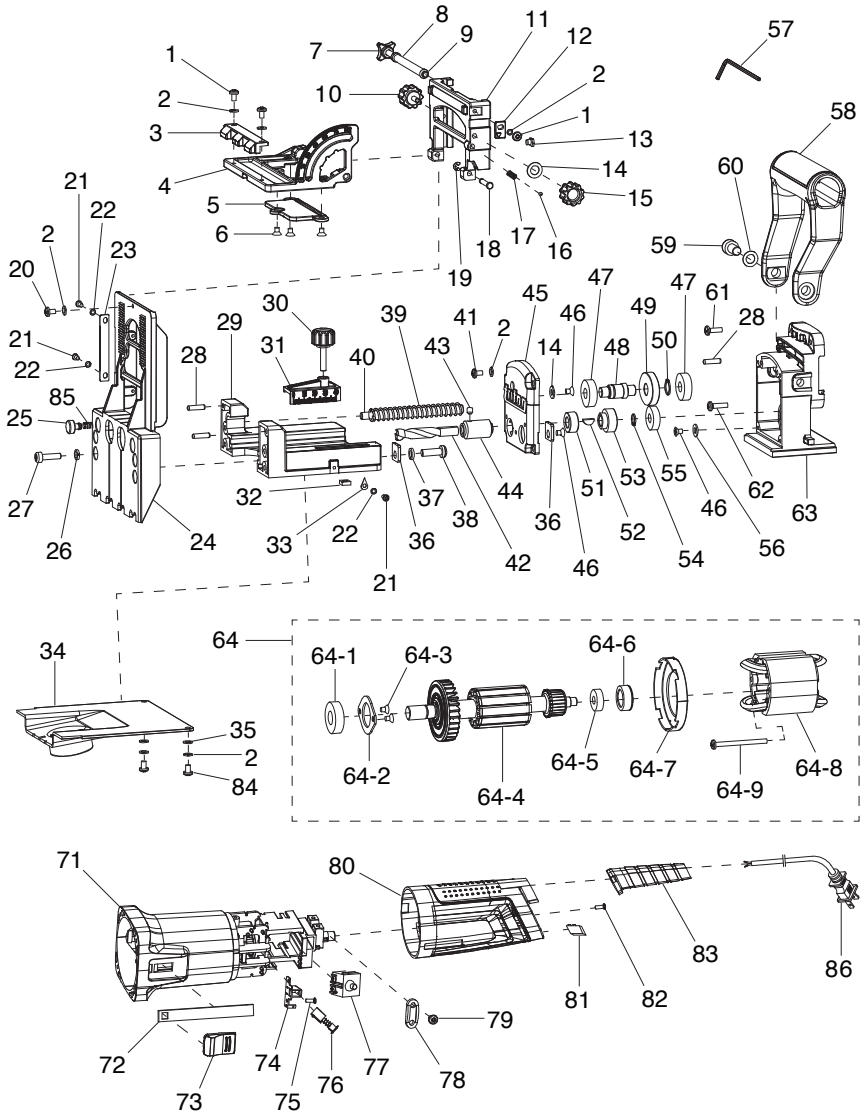

Main

Main Parts List

REF	PART #	DESCRIPTION	REF	PART #	DESCRIPTION
1	PT32540001	PHLP HD SCR M4-.7 X 10	46	PT32540046	FLAT HD SCR M4-.7 X 12
2	PT32540002	LOCK WASHER 4MM	47	PT32540047	BALL BEARING 6012-OPEN
3	PT32540003	JIG TEETH BRACKET	48	PT32540048	CENTER SPINDLE
4	PT32540004	FENCE	49	PT32540049	TRANSFER GEAR 34T
5	PT32540005	VIEWING SCREEN	50	PT32540050	EXT RETAINING RING 12MM
6	PT32540006	FLAT HD SCR M4-.7 X 6	51	PT32540051	BALL BEARING 607ZZ
7	PT32540007	KNOB M6-1, 4-LOBE, D20	52	PT32540052	WOODRUFF KEY 3 X 10MM
8	PT32540008	HEIGHT ADJUSTMENT GEAR	53	PT32540053	OUTPUT GEAR 13T
9	PT32540009	O-RING 4 X 2MM	54	PT32540054	EXT RETAINING RING 9MM
10	PT32540010	KNOB BOLT M4-.7 X 13, 10-LOBE, D19	55	PT32540055	BALL BEARING 609ZZ
11	PT32540011	HEIGHT BRACKET	56	PT32540056	FENDER WASHER 6MM
12	PT32540012	ANGLE POINTER	57	PT32540057	HEX WRENCH 2.5MM
13	PT32540013	HEIGHT POINTER	58	PT32540058	AUXILIARY HANDLE
14	PT32540014	FLAT WASHER 6MM	59	PT32540059	CAP SCREW M8-1.25 X 18
15	PT32540015	KNOB BOLT M5-.8 X 14, 10-LOBE, D19	60	PT32540060	FLAT WASHER 8MM
16	PT32540016	STEEL BALL 4MM	61	PT32540061	TAP SCREW M4.2 X 20
17	PT32540017	COMPRESSION SPRING 0.6 X 4 X 6	62	PT32540062	TAP SCREW M4.2 X 30
18	PT32540018	CLEVIS PIN 4 X 24	63	PT32540063	GEARBOX
19	PT32540019	E-CLIP 3MM	64	PT32540064	MOTOR 1HP 120V 1-PH
20	PT32540020	PHLP HD SCR M4-.7 X 8	64-1	PT32540064-1	BALL BEARING 6001ZZ
21	PT32540021	PHLP HD SCR M3-.5 X 6	64-2	PT32540064-2	MOTOR BEARING CAP
22	PT32540022	LOCK WASHER 3MM	64-3	PT32540064-3	FLAT HD SCR M4-.7 X 12
23	PT32540023	HEIGHT SCALE	64-4	PT32540064-4	MOTOR ARMATURE
24	PT32540024	FACEPLATE	64-5	PT32540064-5	BALL BEARING 607ZZ
25	PT32540025	RUBBER BUMPER	64-6	PT32540064-6	MOTOR BEARING SLEEVE
26	PT32540026	LOCK WASHER 5MM	64-7	PT32540064-7	MOTOR FAN COVER
27	PT32540027	PHLP HD SCR M5-.8 X 22	64-8	PT32540064-8	MOTOR STATOR
28	PT32540028	DOWEL PIN 4 X 8	64-9	PT32540064-9	TAP SCREW M4 X 55
29	PT32540029	SLIDING BASE	71	PT32540071	MOTOR HOUSING
30	PT32540030	KNOB BOLT M5-.8 X 22, 10-LOBE, D19	72	PT32540072	TRANSFER BRACKET
31	PT32540031	DEPTH SCALE	73	PT32540073	ON/OFF SWITCH PLATE
32	PT32540032	SQUARE NUT M5-.8	74	PT32540074	MOTOR BRUSH HOLDER
33	PT32540033	DEPTH POINTER	75	PT32540075	TAP SCREW M3 X 8
34	PT32540034	DUST PORT 1-1/2"	76	PT32540076	MOTOR BRUSH (2-PC SET)
35	PT32540035	FLAT WASHER 4MM	77	PT32540077	ON/OFF SWITCH YKHL HL-8A 12A
36	PT32540036	SQUARE CUSHION	78	PT32540078	CABLE CLAMP
37	PT32540037	LOCK WASHER 6MM	79	PT32540079	TAP SCREW M4.2 X 12
38	PT32540038	PHLP HD SCR M6-1 x 12	80	PT32540080	PRIMARY HANDLE
39	PT32540039	COMPRESSION SPRING 1.2 X 11 X 95	81	PT32540081	HANDLE ACCESS COVER
40	PT32540040	GUIDE ROD	82	PT32540082	TAP SCREW M4.2 X 20
41	PT32540041	PHLP HD SCR M4-.7 x 16	83	PT32540083	STRAIN RELIEF BOOT 3/8
42	PT32540042	DOWEL JOINTER BIT 8MM (2-PK)	84	PT32540084	PHLP HD SCR M4-.7 X 12
43	PT32540043	SET SCREW M5-.8 X 6	85	PT32540085	COMPRESSION SPRING 0.5 X 10 X 6
44	PT32540044	DRILL BIT HOLDER	86	PT32540086	POWER CORD 18G 3W 79" 1-15P
45	PT32540045	GEARBOX COVER			